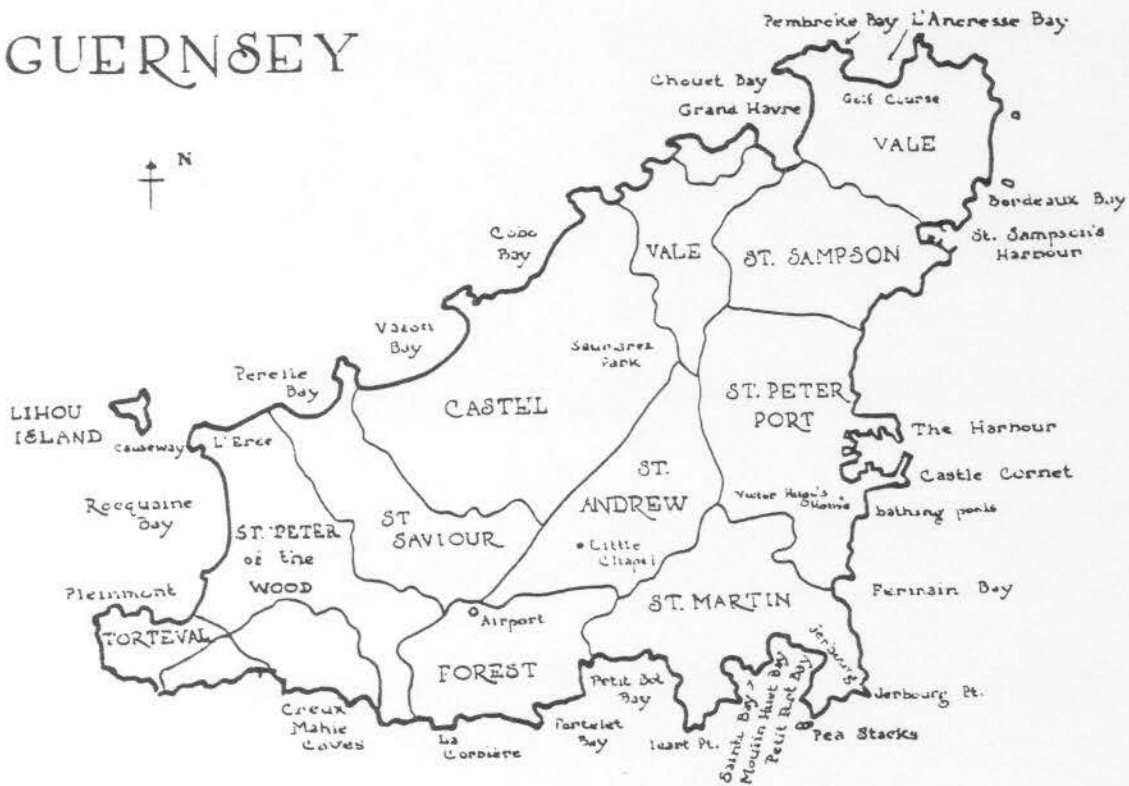

GUERNSEY

James 1948